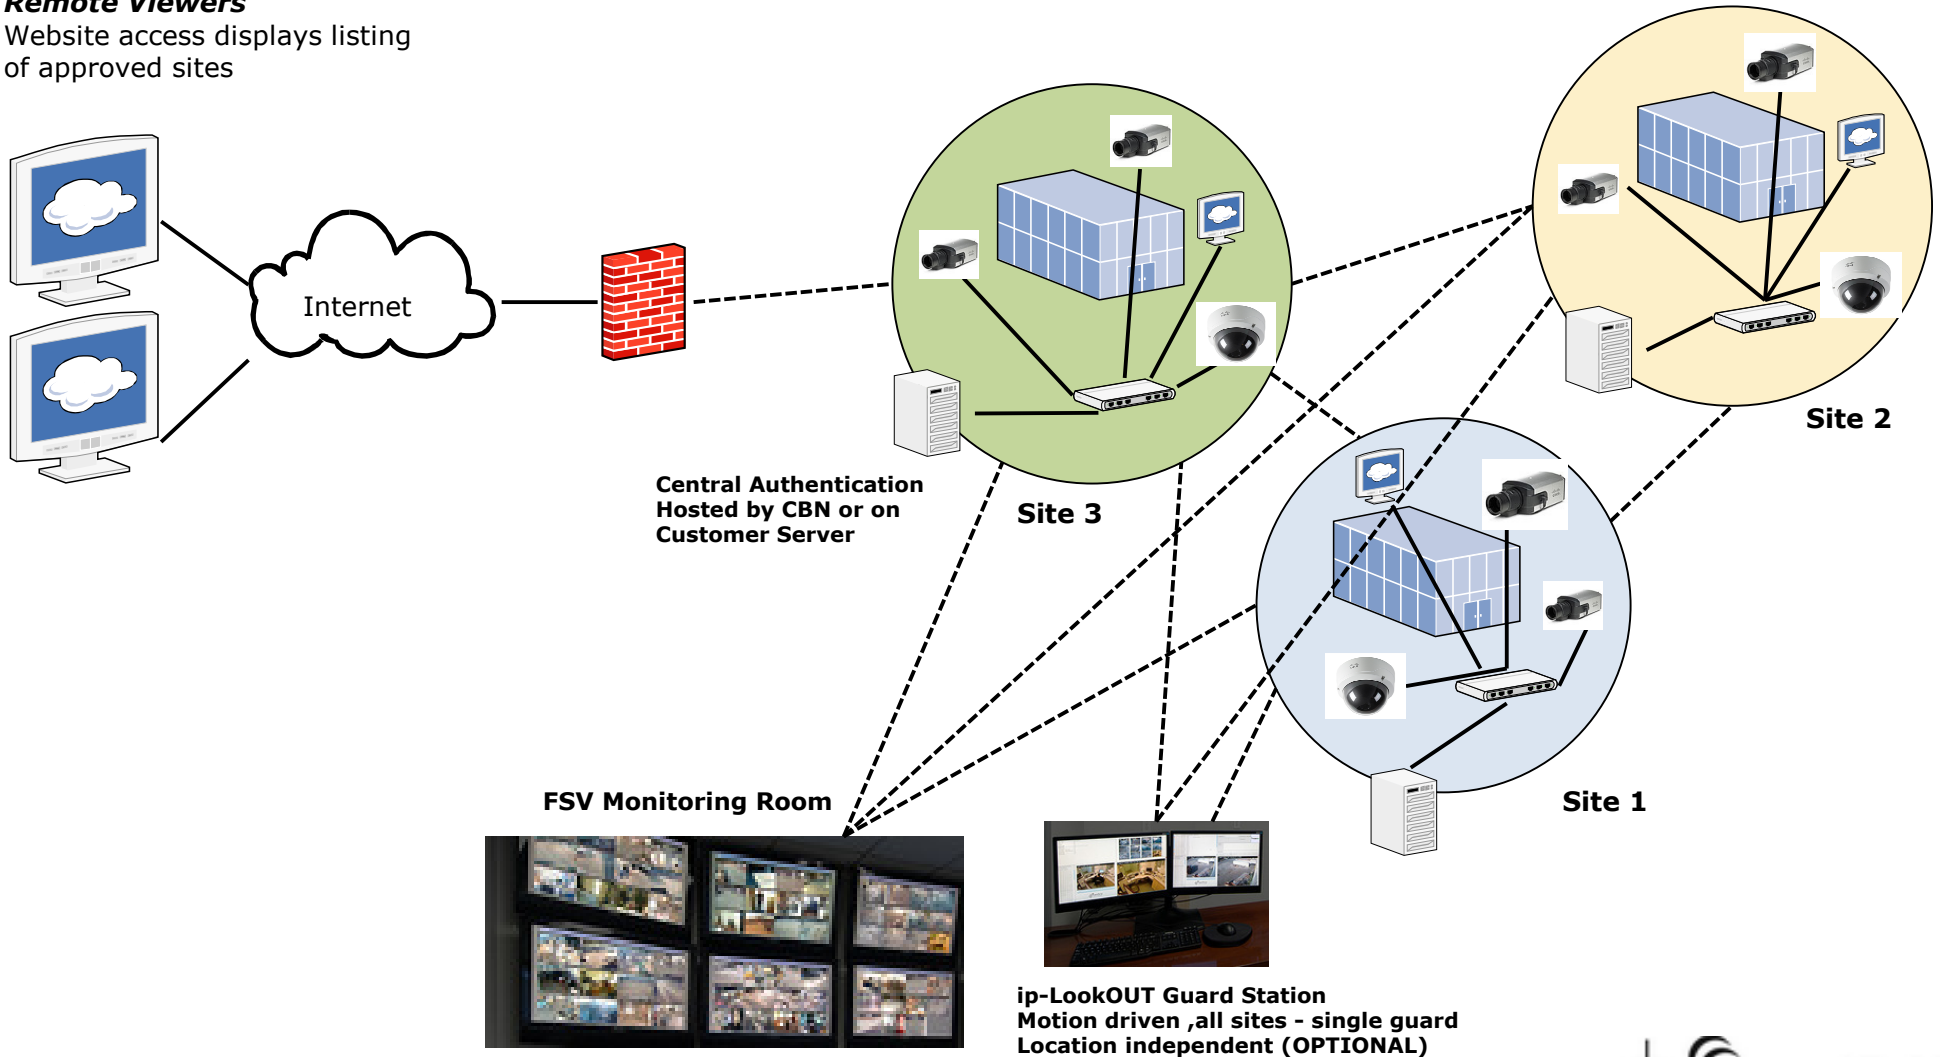

# Surveillance Layout

**Onsite; Multi-site  
Central Authentication**

## Remote Viewers

Website access displays listing of approved sites

\* Can be located anywhere;  
security center, board room,  
remote office..(OPTIONAL)

**ip-LookOUT Guard Station**  
Motion driven ,all sites - single guard  
Location independent (OPTIONAL)